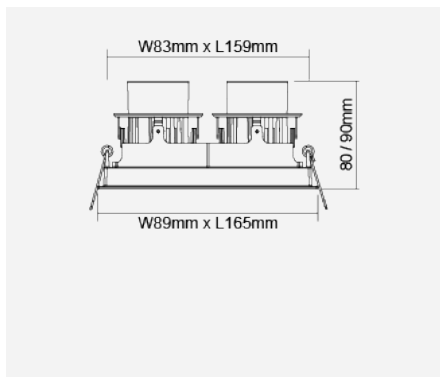

ZEKI Ø50 Multi-head Gimbal Adjustable Recessed Downlight (TECOH THx)

产品代码:

F55852RC

产品参数

光源	TECOH THx LED Light Engines
倾斜角度 (°)	19
产品颜色	黑色 (BK24), 银色 (SV26), 白色 (WH26)
物料	压铸铝
调光范围	N/A

性能参数

IP 级别	IP23
-------	------

产品尺寸

长度 (mm)	165
宽度 (mm)	89
高度 (mm)	90
开孔尺寸 (mm)	L159 x W83

备注: Accessory: LA10024 Honey louver for better glare control (optional)

When MEGAMAN® ZEKI Ø50 works with TECOH® THx LED light engines, it is a Class II luminaire.
TH0205d-24D, TH0205d-36D and TH0205w-36D with U-DIM™ feature are compatible with both leading-edge and trailing-edge dimmers for 100-5% linear dimming.