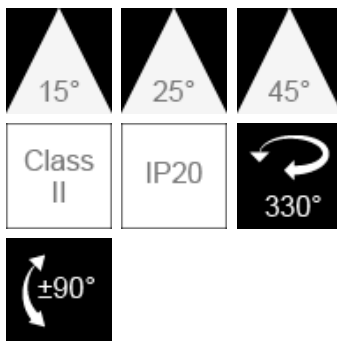

# MODENA Track Lighting (RDx)

Product Code:

**F28049TA**

Luminaire with LED Module TECOH® RDx  
RD0231M (700mA)  
F28049TK-25°

F28049TK-45°

Electrical Data	
Voltage (V)	220-240V
Power Factor ( $\lambda$ )	>0.9
Product Data	
Product Wattage (W)	27
Light Source	TECOH® RDx RD0231M with input current 700mA
Beam Angle (°)	25, 45
Rotating Angle (°)	330
Tilting Angle (°)	±90
Colour Temperature (K)	Warmwhite (3000K), Coolwhite (4000K)
Colour Render Index (Ra)	Ra82
Colour	Black (BK24), White (WH25/WH26)
Materials	Aluminium
Protection Class	Class II
Dimmable	Yes
Application	Hotels, Museums, Restaurants, Shop Lighting, Showrooms
Performance Data	
Max. Luminous Intensity (cd)	11000 [25°], 4000 [45°]
Luminous Flux (lm)	2200
Luminous Efficacy (lm/W)	81
Rated Life (hrs)	50000
IP Rating	IP20
Product Dimensions	
Diameter (mm)	80
Remarks: Capable of linear dimming when working with DALI, DSI or 1-10V dimming driver, and the dimming performance depends on the specification of driver. Please contact us for details.	