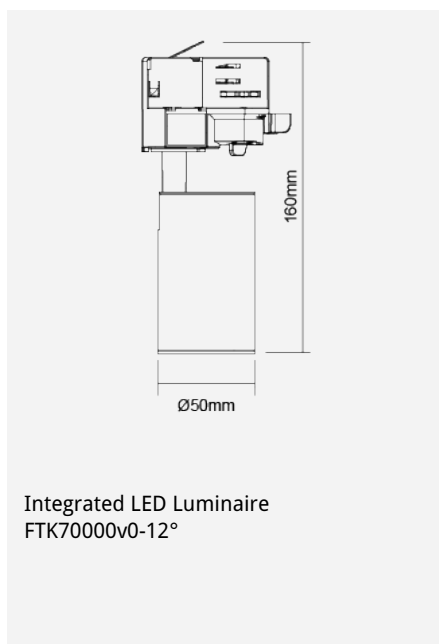

## MARCO Mini Track Lighting (Integrated)

Product Code:

**FTK70000v0**

Electrical Data	
Voltage (V)	220-240V
Power Factor ( $\lambda$ )	>0.9
Product Data	
Product Wattage (W)	12
Beam Angle (°)	12
Rotating Angle (°)	330
Tilting Angle (°)	90
Colour Temperature (K)	Warmwhite (2800K), Coolwhite (4000K)
Colour Render Index (Ra)	$\geq$ Ra80
Colour	Black (BK24), Silver (SV28), White (WH26)
Materials	Aluminium
Protection Class	Class II
Colour Consistency (SDCM)	$\leq$ 6
Dimmable	No
Operating Temperature	-30°C to +40°C
Application	Hotels, Museums, Restaurants, Shop Lighting, Showrooms
Performance Data	
Max. Luminous Intensity (cd)	12000
Luminous Flux (lm)	900 [2800K], 950 [4000K]
Rated Life (hrs)	25000hrs at L70 B50 at Ta 25°C
Product Dimensions	
Diameter (mm)	50
Height (mm)	160
Remarks: Accessories:  LA10034 Honeycomb louvre	