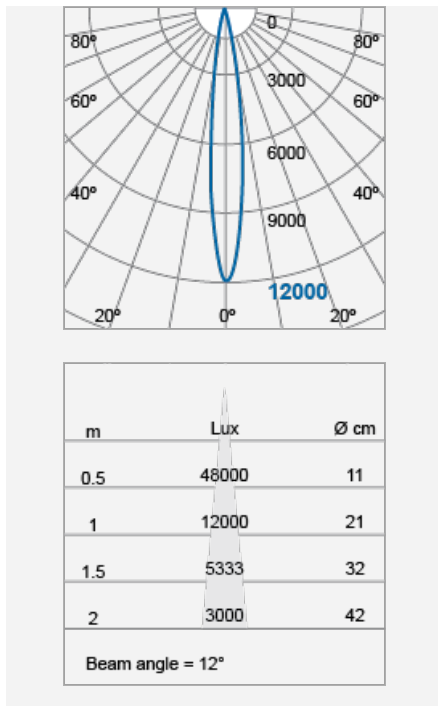

Product Code: FTK70000v0

MEGAMAN® 2005-2019. All Rights Reserved.

This document is for informational purpose only.

MEGAMAN® reserves the right to make changes from time to time in the interest of product developments without prior notification to any products herein.

www.cn.megaman.cc