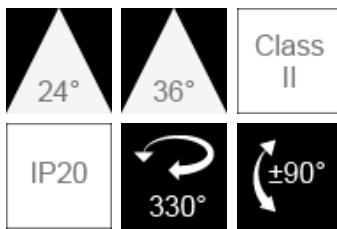

F27800TA

Product Code:

F27800TA

Integrated LED Luminaire
F27800TK-24°

F27800TK-36°

Electrical Data	
Voltage (V)	220-240V
Product Data	
Product Wattage (W)	8
Beam Angle (°)	24
Rotating Angle (°)	330
Tilting Angle (°)	±90
Colour Temperature (K)	Warmwhite (2800K), Coolwhite (4000K)
Colour Render Index (Ra)	Ra82 [2800K], Ra85 [4000K]
Colour	Black (BK12), Silver (SV15), White (WH12)
Materials	Aluminium housing with diffuser
Protection Class	Class II
Dimmable	No
Application	Homes, Galleries and Museums, Hotels, Restaurants, Shops and Boutiques
Performance Data	
Max. Luminous Intensity (cd)	3600
Luminous Flux (lm)	550
Luminous Efficacy (lm/W)	69
Rated Life (hrs)	25000
IP Rating	IP20
Product Dimensions	
Diameter (mm)	50
Height (mm)	140