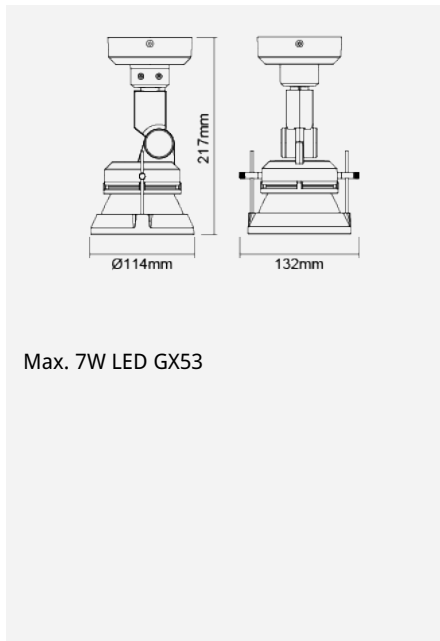

CONXENTO Track Lighting (GX53) - Surface Mounted Version

Product Code:

L0505CL

Product Data	
Max. Wattage (W)	7
Light Source	LED GX53
Lamp Base	GX53
Rotating Angle (°)	350
Tilting Angle (°)	90
Colour	Black (BK12), Silver (SV22), White (WH12)
Materials	Polycarbonate
Protection Class	Class II
Dimmable	N/A
Weight (g)	265
Application	Galleries, Boutiques, Department Stores, Museums, Shops, Supermarkets
Performance Data	
IP Rating	IP20
Product Dimensions	
Diameter (mm)	114
Length (mm)	132
Height (mm)	217

www.cn.megaman.cc

m	Lux	Ø cm
0.5	1000	100
1	250	200
1.5	111	300
2	63	400

Beam angle = 90°

m	Lux	Ø cm
0.5	1000	100
1	250	200
1.5	111	300
2	63	400

Beam angle = 90°

Product Code: L0505CL

MEGAMAN® 2005-2019. All Rights Reserved.