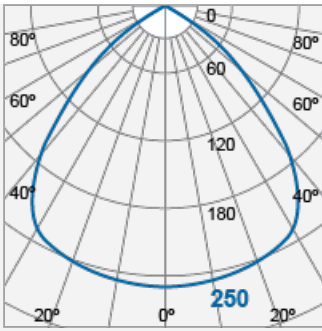

CONXENTO Track Lighting (GX53) - Surface Mounted Version

Product Code:

L0505CL

Product Data	
Max. Wattage (W)	7
Light Source	LED GX53
Lamp Base	GX53
Rotating Angle (°)	350
Tilting Angle (°)	90
Colour	Black (BK12), Silver (SV22), White (WH12)
Materials	Polycarbonate
Protection Class	Class II
Dimmable	N/A
Weight (g)	265
Application	Galleries, Boutiques, Department Stores, Museums, Shops, Supermarkets
Performance Data	
IP Rating	IP20
Product Dimensions	
Diameter (mm)	114
Length (mm)	132
Height (mm)	217

www.cn.megaman.cc

m	Lux	Ø cm
0.5	1000	100
1	250	200
1.5	111	300
2	63	400

Beam angle = 90°

m	Lux	Ø cm
0.5	1000	100
1	250	200
1.5	111	300
2	63	400

Beam angle = 90°

Product Code: L0505CL

MEGAMAN® 2005-2019. All Rights Reserved.