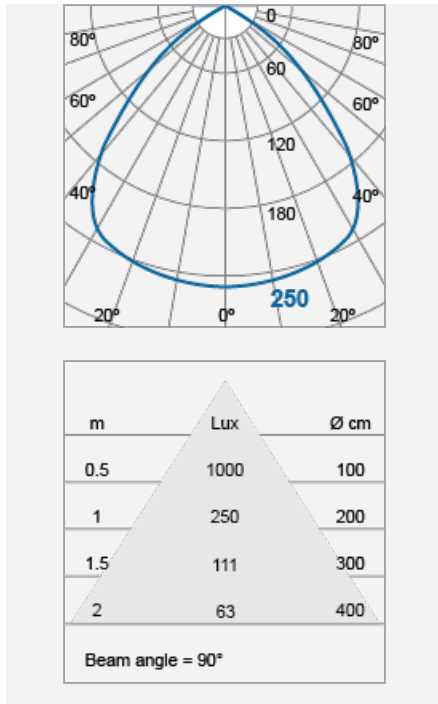

m	Lux	Ø cm
0.5	1000	100
1	250	200
1.5	111	300
2	63	400

Beam angle = 90°

m	Lux	Ø cm
0.5	1000	100
1	250	200
1.5	111	300
2	63	400

Beam angle = 90°

Product Code: L0505CL

MEGAMAN® 2005-2019. All Rights Reserved.

This document is for informational purpose only.

MEGAMAN® reserves the right to make changes from time to time in the interest of product developments without prior notification to any products herein.

www.cn.megaman.cc

Product Code: L0505CL

MEGAMAN® 2005-2019. All Rights Reserved.

This document is for informational purpose only.

MEGAMAN® reserves the right to make changes from time to time in the interest of product developments without prior notification to any products herein.

www.cn.megaman.cc