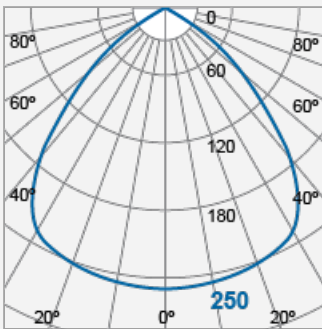

CONXENTO Track Lighting (GX53) - Surface Mounted Version

Product Code:

L0505CL

Product Data	
Max. Wattage (W)	7
Light Source	LED GX53
Lamp Base	GX53
Rotating Angle (°)	350
Tilting Angle (°)	90
Colour	Black (BK12), Silver (SV22), White (WH12)
Materials	Polycarbonate
Protection Class	Class II
Dimmable	N/A
Weight (g)	265
Application	Galleries, Boutiques, Department Stores, Museums, Shops, Supermarkets
Performance Data	
IP Rating	IP20
Product Dimensions	
Diameter (mm)	114
Length (mm)	132
Height (mm)	217

www.cn.megaman.cc

m	Lux	Ø cm
0.5	1000	100
1	250	200
1.5	111	300
2	63	400

Beam angle = 90°

m	Lux	Ø cm
0.5	1000	100
1	250	200
1.5	111	300
2	63	400

Beam angle = 90°

Product Code: L0505CL

MEGAMAN® 2005-2019. All Rights Reserved.