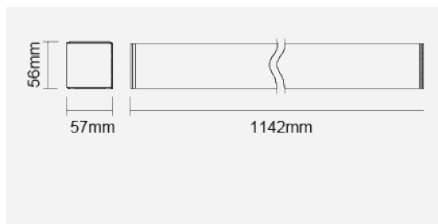

GABIO LED Pendant Louvre (Direct-Indirect Light Distribution)

Product Code:

FLP70100v1-ss

Electrical Data	
Voltage (V)	220-240V
Product Data	
Product Wattage (W)	30
Beam Angle (°)	90
Colour Temperature (K)	Warmwhite (3000K), Coolwhite (4000K), Daylight (6500K)
Materials	Aluminium
Protection Class	Class II
Dimmable	No
Operating Temperature	-30°C to +40°C
Performance Data	
Max. Luminous Intensity (cd)	2000
Rated Life (hrs)	50000hrs at L70 B50 at Ta 25°C
Remarks: Accessories: LA6004: Non-DALI version: 1.7m 2 x 0.75mm ² transparent main supply wire LA6005: Non-DALI version: Square ceiling rose – L80 x W80 x H25 mm (3-pole terminal) LA6006: 2 x 1.5m suspension wire LA6013: Suspension kit (Non-DALI version), including: LA6004 + LA6005 + LA6006 LA6015: Recessed mounting kit	