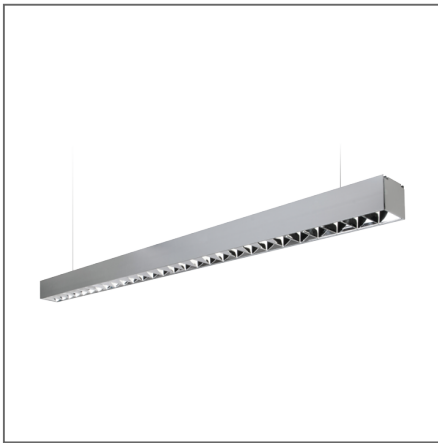

GABIO LED Pendant Louvre (Direct-Indirect Light Distribution)

Product Code:

FLP70100v1-ss

Electrical Data	
Voltage (V)	220-240V
Product Data	
Product Wattage (W)	30
Beam Angle (°)	90
Colour Temperature (K)	Warmwhite (3000K), Coolwhite (4000K), Daylight (6500K)
Materials	Aluminium
Protection Class	Class II
Dimmable	No
Operating Temperature	-30°C to +40°C
Performance Data	
Max. Luminous Intensity (cd)	2000
Rated Life (hrs)	50000hrs at L70 B50 at Ta 25°C
Remarks: Accessories: LA6004: Non-DALI version: 1.7m 2 x 0.75mm ² transparent main supply wire LA6005: Non-DALI version: Square ceiling rose – L80 x W80 x H25 mm (3-pole terminal) LA6006: 2 x 1.5m suspension wire LA6013: Suspension kit (Non-DALI version), including: LA6004 + LA6005 + LA6006 LA6015: Recessed mounting kit	

Product Code: FLP70100v1-ss

MEGAMAN® 2005-2019. All Rights Reserved.

This document is for informational purpose only.

MEGAMAN® reserves the right to make changes from time to time in the interest of product developments without prior notification to any products herein.