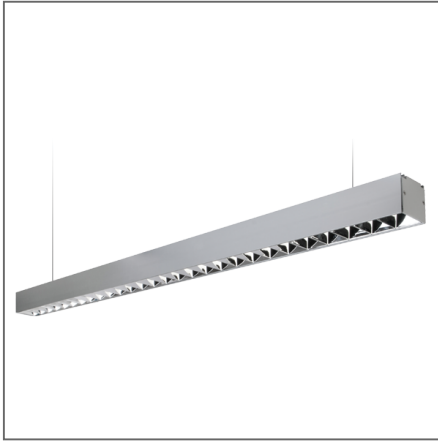

GABIO LED Pendant Louvre

Product Code:

FLP70000v1-da

Electrical Data	
Voltage (V)	220-240V
Power Factor (λ)	>0.9
Product Data	
Product Wattage (W)	30
Beam Angle (°)	90
Colour Temperature (K)	Warmwhite (3000K), Coolwhite (4000K), Daylight (6500K)
Colour Render Index (Ra)	\geq Ra80
Materials	Aluminium
Protection Class	Class II
Dimmable	DALI
Application	Commercial, School, Department Stores, Offices
Performance Data	
Luminous Flux (lm)	3300 [3000K], 3500 [4000K], 3500 [6500K]
Luminous Efficacy (lm/W)	110 [3000K], 117 [4000K], 117 [6500K]
Rated Life (hrs)	50000
IP Rating	IP20
Product Dimensions	
Length (mm)	1142
Width (mm)	57
Height (mm)	56
Remarks: Accessories: LA6006: 2 x 1.5m suspension wire LA6011: 1.7m 4 0.75mm ² transparent main supply wire LA6012: Square ceiling rose - L80 x W80 x H25mm (4-pole terminal) LA6014: Suspension kit (DALI version), including LA6006, LA6011 and LA6012	

Product Code: FLP70000v1-da

MEGAMAN® 2005-2019. All Rights Reserved.

This document is for informational purpose only.

MEGAMAN® reserves the right to make changes from time to time in the interest of product developments without prior notification to any products herein.