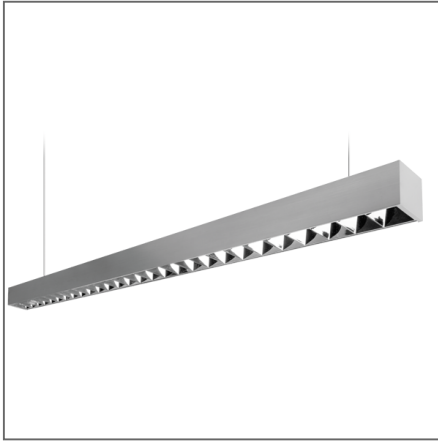

GABIO LED Pendant Louvre

Product Code:

FLP70000v0

Electrical Data	
Voltage (V)	220-240V
Power Factor (λ)	>0.9
Product Data	
Product Wattage (W)	20
Beam Angle (°)	90
Colour Temperature (K)	Warmwhite (3000K), Coolwhite (4000K), Daylight (6500K)
Colour Render Index (Ra)	\geq Ra80
Materials	Aluminium
Protection Class	Class II
Dimmable	No
Application	Commercial, School, Department Stores, Offices
Performance Data	
Luminous Flux (lm)	1900 [3000K], 2000 [4000K], 2000 [6500K]
Luminous Efficacy (lm/W)	95 [3000K], 100 [4000K], 100 [6500K]
Rated Life (hrs)	50000
IP Rating	IP20
Product Dimensions	
Length (mm)	1142
Width (mm)	57
Height (mm)	56
Remarks: Accessories: LA6004: Non-DALI version: 1.7m 2 x 0.75mm ² transparent main supply wire LA6005: Non-DALI version: Square ceiling rose – L80 x W80 x H25 mm (3-pole terminal) LA6006: 2 x 1.5m suspension wire LA6013: Suspension kit (Non-DALI version), including: LA6004 + LA6005 + LA6006	