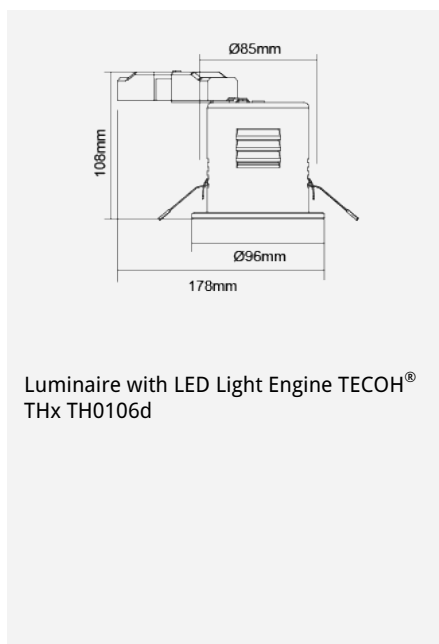

VERSOFIT Adjustable Recessed Downlight (THx)

Product Code:

F28951RC

Product Data

Max. Wattage (W)	8
Light Source	TECOH® THx TH0106d
Beam Angle (°)	36
Tilting Angle (°)	13
Colour	Brushed Nickel (NI53), Chrome (CH52), White (WH26)
Materials	Steel body
Protection Class	Class II
Dimmable	N/A
Weight (g)	340
Application	Corridors, Hotels, Kitchens, Offices, Restaurants

Performance Data

IP Rating	IP20
-----------	------

Product Dimensions

Diameter (mm)	96
Length (mm)	178
Height (mm)	108
Cut-out (mm)	Ø85

Product Code: F28951RC

MEGAMAN® 2005-2019. All Rights Reserved.

This document is for informational purpose only.

Beam angle = 36°

Product Code: F28951RC

MEGAMAN® 2005-2019. All Rights Reserved.

This document is for informational purpose only.

MEGAMAN® reserves the right to make changes from time to time in the interest of product developments without prior notification to any products herein.