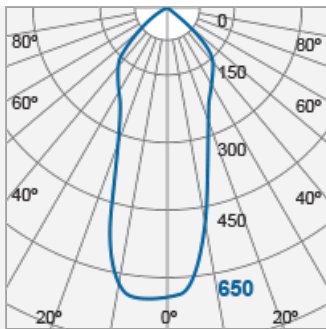

m	Lux	Ø cm
0.5	2600	32
1	650	65
1.5	289	97
2	163	130

Beam angle = 36°

Product Code: F28951RC

MEGAMAN® 2005-2019. All Rights Reserved.

This document is for informational purpose only.

MEGAMAN® reserves the right to make changes from time to time in the interest of product developments without prior notification to any products herein.

www.cn.megaman.cc