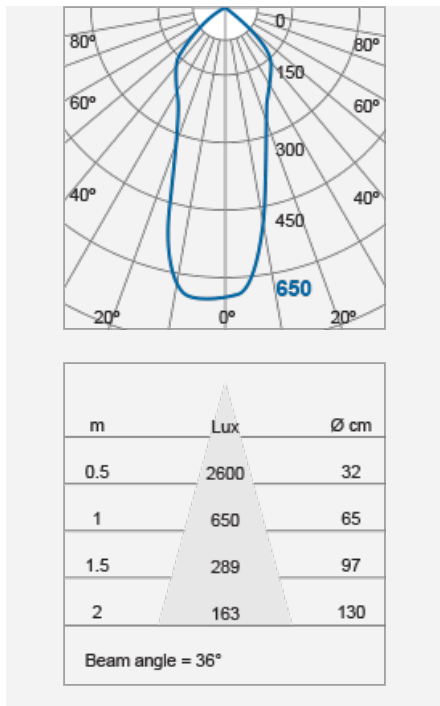

Product Code: F28851RC

MEGAMAN® 2005-2019. All Rights Reserved.

This document is for informational purpose only.

MEGAMAN® reserves the right to make changes from time to time in the interest of product developments without prior notification to any products herein.

www.cn.megaman.cc