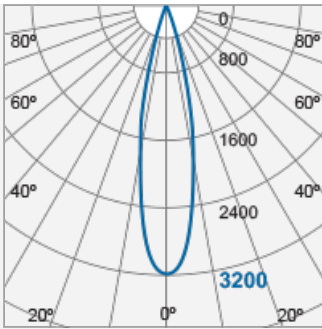

MALCOLM Adjustable Recessed Downlight (MR16)

Product Code:

F13541RC

Product Data	
Max. Wattage (W)	8
Light Source	LED MR16
Lamp Base	GU5.3
Rotating Angle (°)	330
Tilting Angle (°)	30
Colour	Black (BK23), Gold (GD23), Silver (SV26), White (WH24)
Materials	Aluminium and polycarbonate
Protection Class	Class III
Dimmable	N/A
Weight (g)	226
Application	Homes, Department Stores, Exhibition Booths, Galleries and Museums, Restaurants, Shops and Boutiques
Performance Data	
IP Rating	IP20
Product Dimensions	
Length (mm)	110
Width (mm)	110
Height (mm)	100
Cut-out (mm)	Ø96

www.cn.megaman.cc

m	Lux	Ø cm
0.5	12800	21
1	3200	43
1.5	1422	64
2	800	85
Beam angle = 24°		

m	Lux	Ø cm
0.5	12800	21
1	3200	43
1.5	1422	64
2	800	85
Beam angle = 24°		

Product Code: F13541RC

MEGAMAN® 2005-2019. All Rights Reserved.