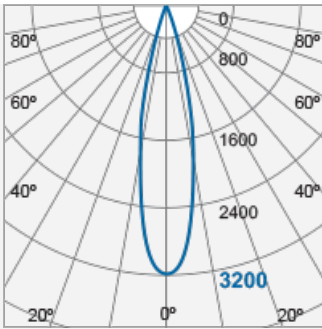

www.cn.megaman.cc

m	Lux	Ø cm
0.5	12800	21
1	3200	43
1.5	1422	64
2	800	85
Beam angle = 24°		

m	Lux	Ø cm
0.5	12800	21
1	3200	43
1.5	1422	64
2	800	85
Beam angle = 24°		

Product Code: F13541RC

MEGAMAN® 2005-2019. All Rights Reserved.