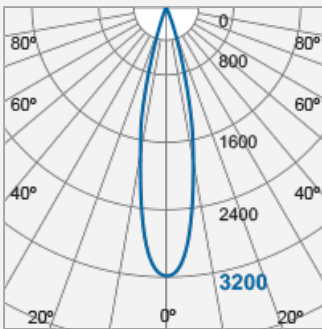

www.cn.megaman.cc

m	Lux	Ø cm
0.5	12800	21
1	3200	43
1.5	1422	64
2	800	85
Beam angle = 24°		

m	Lux	Ø cm
0.5	12800	21
1	3200	43
1.5	1422	64
2	800	85
Beam angle = 24°		

Product Code: F13541RC

MEGAMAN® 2005-2019. All Rights Reserved.