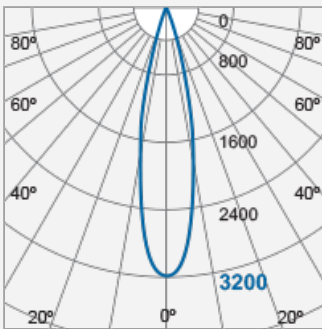

MALCOLM Adjustable Recessed Downlight (MR16)

Product Code:

F13541RC

Product Data	
Max. Wattage (W)	8
Light Source	LED MR16
Lamp Base	GU5.3
Rotating Angle (°)	330
Tilting Angle (°)	30
Colour	Black (BK23), Gold (GD23), Silver (SV26), White (WH24)
Materials	Aluminium and polycarbonate
Protection Class	Class III
Dimmable	N/A
Weight (g)	226
Application	Homes, Department Stores, Exhibition Booths, Galleries and Museums, Restaurants, Shops and Boutiques
Performance Data	
IP Rating	IP20
Product Dimensions	
Length (mm)	110
Width (mm)	110
Height (mm)	100
Cut-out (mm)	Ø96

www.cn.megaman.cc

m	Lux	Ø cm
0.5	12800	21
1	3200	43
1.5	1422	64
2	800	85
Beam angle = 24°		

m	Lux	Ø cm
0.5	12800	21
1	3200	43
1.5	1422	64
2	800	85
Beam angle = 24°		

Product Code: F13541RC

MEGAMAN® 2005-2019. All Rights Reserved.