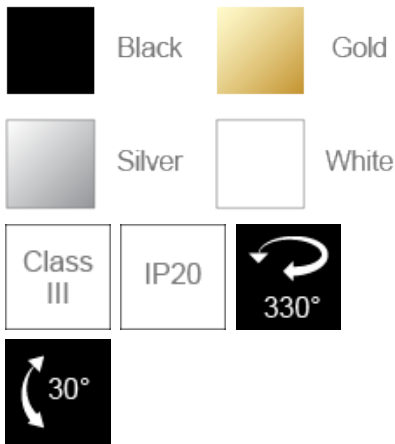

MALCOLM Adjustable Recessed Downlight (MR16)

Product Code:

F13541RC

Product Data	
Max. Wattage (W)	8
Light Source	LED MR16
Lamp Base	GU5.3
Rotating Angle (°)	330
Tilting Angle (°)	30
Colour	Black (BK23), Gold (GD23), Silver (SV26), White (WH24)
Materials	Aluminium and polycarbonate
Protection Class	Class III
Dimmable	N/A
Weight (g)	226
Application	Homes, Department Stores, Exhibition Booths, Galleries and Museums, Restaurants, Shops and Boutiques
Performance Data	
IP Rating	IP20
Product Dimensions	
Length (mm)	110
Width (mm)	110
Height (mm)	100
Cut-out (mm)	Ø96

www.cn.megaman.cc

m	Lux	Ø cm
0.5	12800	21
1	3200	43
1.5	1422	64
2	800	85
Beam angle = 24°		

m	Lux	Ø cm
0.5	12800	21
1	3200	43
1.5	1422	64
2	800	85
Beam angle = 24°		

Product Code: F13541RC

MEGAMAN® 2005-2019. All Rights Reserved.