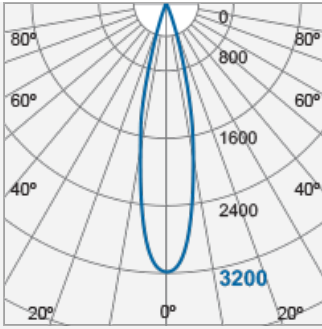

## Product Data

Max. Wattage (W)	8
Light Source	LED MR16
Lamp Base	GU5.3
Rotating Angle (°)	330
Tilting Angle (°)	30
Colour	Black (BK23), Gold (GD23), Silver (SV26), White (WH24)
Materials	Aluminium and polycarbonate
Protection Class	Class III
Dimmable	N/A
Weight (g)	255
Application	Homes, Department Stores, Exhibition Booths, Galleries and Museums, Restaurants, Shops and Boutiques

## Product Dimensions

Diameter (mm)	110
Height (mm)	100
Cut-out (mm)	Ø96

Product Code: F13441RC

MEGAMAN® 2005-2019. All Rights Reserved.

This document is for informational purpose only.

MEGAMAN® reserves the right to make changes from time to time in the interest of product developments without prior notification to any products herein.

[www.cn.megaman.cc](http://www.cn.megaman.cc)

m	Lux	Ø cm
0.5	12800	21
1	3200	43
1.5	1422	64
2	800	85
Beam angle = 24°		

m	Lux	Ø cm
0.5	12800	21
1	3200	43
1.5	1422	64
2	800	85
Beam angle = 24°		

Product Code: F13441RC