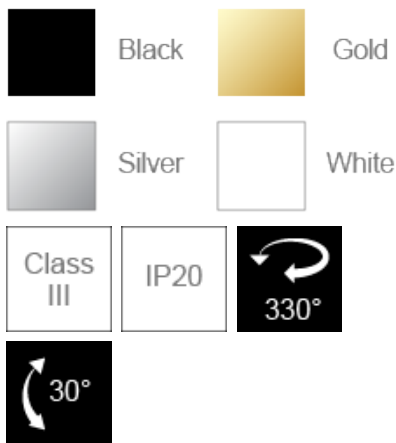

MALCOLM Adjustable Recessed Downlight (MR16)

Product Code:

F13441RC

Product Data

Max. Wattage (W)	8
Light Source	LED MR16
Lamp Base	GU5.3
Rotating Angle (°)	330
Tilting Angle (°)	30
Colour	Black (BK23), Gold (GD23), Silver (SV26), White (WH24)
Materials	Aluminium and polycarbonate
Protection Class	Class III
Dimmable	N/A
Weight (g)	255
Application	Homes, Department Stores, Exhibition Booths, Galleries and Museums, Restaurants, Shops and Boutiques

Performance Data

IP Rating	IP20

Product Dimensions

Diameter (mm)	110
Height (mm)	100
Cut-out (mm)	Ø96

Product Code: F13441RC

MEGAMAN® 2005-2019. All Rights Reserved.

This document is for informational purpose only.

MEGAMAN® reserves the right to make changes from time to time in the interest of product developments without prior notification to any products herein.

www.cn.megaman.cc