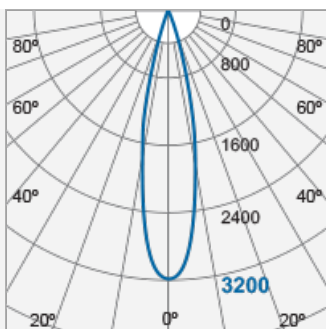

## Product Dimensions

Diameter (mm)	110
Height (mm)	100
Cut-out (mm)	Ø96

Product Code: F13441RC

MEGAMAN® 2005-2019. All Rights Reserved.

This document is for informational purpose only.

MEGAMAN® reserves the right to make changes from time to time in the interest of product developments without prior notification to any products herein.

[www.cn.megaman.cc](http://www.cn.megaman.cc)

m	Lux	Ø cm
0.5	12800	21
1	3200	43
1.5	1422	64
2	800	85
Beam angle = 24°		

m	Lux	Ø cm
0.5	12800	21
1	3200	43
1.5	1422	64
2	800	85
Beam angle = 24°		

Product Code: F13441RC