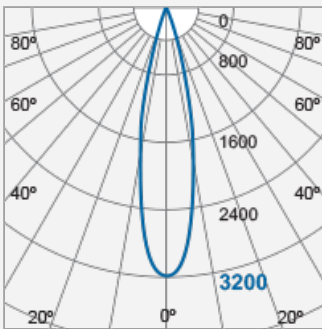

## Product Dimensions

Diameter (mm)	110
Height (mm)	100
Cut-out (mm)	Ø96

Product Code: F13441RC

MEGAMAN® 2005-2019. All Rights Reserved.

This document is for informational purpose only.

MEGAMAN® reserves the right to make changes from time to time in the interest of product developments without prior notification to any products herein.

[www.cn.megaman.cc](http://www.cn.megaman.cc)

m	Lux	Ø cm
0.5	12800	21
1	3200	43
1.5	1422	64
2	800	85
Beam angle = 24°		

m	Lux	Ø cm
0.5	12800	21
1	3200	43
1.5	1422	64
2	800	85
Beam angle = 24°		

Product Code: F13441RC