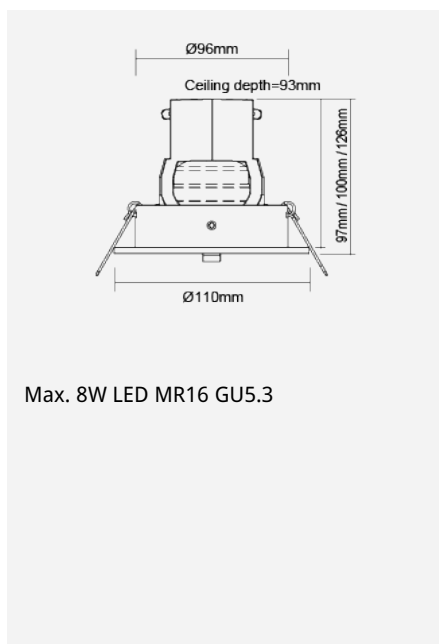

MALCOLM Adjustable Recessed Downlight (MR16)

Product Code:

F13441RC

Product Data

Max. Wattage (W)	8
Light Source	LED MR16
Lamp Base	GU5.3
Rotating Angle (°)	330
Tilting Angle (°)	30
Colour	Black (BK23), Gold (GD23), Silver (SV26), White (WH24)
Materials	Aluminium and polycarbonate
Protection Class	Class III
Dimmable	N/A
Weight (g)	255
Application	Homes, Department Stores, Exhibition Booths, Galleries and Museums, Restaurants, Shops and Boutiques

Performance Data

IP Rating	IP20

Product Dimensions

Diameter (mm)	110
Height (mm)	100
Cut-out (mm)	Ø96

Product Code: F13441RC

MEGAMAN® 2005-2019. All Rights Reserved.

This document is for informational purpose only.

MEGAMAN® reserves the right to make changes from time to time in the interest of product developments without prior notification to any products herein.

www.cn.megaman.cc