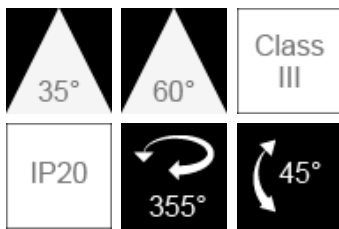

CARLO Adjustable Recessed Downlight (MHx)

Product Code:

F28343RC

Luminaire with LED Module TECOH® MHx
MH0130 (700mA)
F28343RC-35°

F28343RC-60°

Product Data	
Product Wattage (W)	28
Light Source	TECOH® MHx MH0130 with input current 700mA
Beam Angle (°)	35, 60
Rotating Angle (°)	355
Tilting Angle (°)	45
Colour	Silver (SV26), White (WH26)
Materials	Metal housing
Protection Class	Class III
Dimmable	N/A
Weight (g)	905
Application	Commercial buildings, Department Stores, Exhibition Booths, Galleries and Museums, Shops and Boutiques
Performance Data	
IP Rating	IP20
Product Dimensions	
Diameter (mm)	170
Height (mm)	135
Cut-out (mm)	Ø155
Remarks: Different reflectors options available: LA3109 35° Reflector, LA3110 60° Reflector	